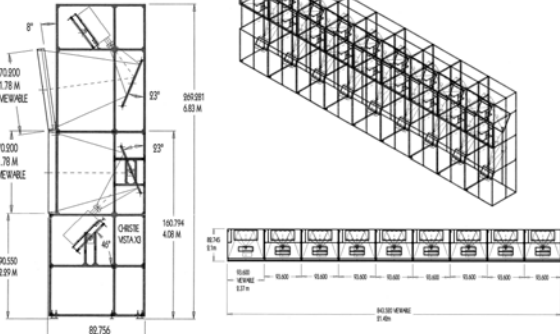

REVISIONS	NO.	DATE	DESCRIPTION	BY	CHKD

CUSTOM DISPLAY SOLUTIONS
www.cds4av.com